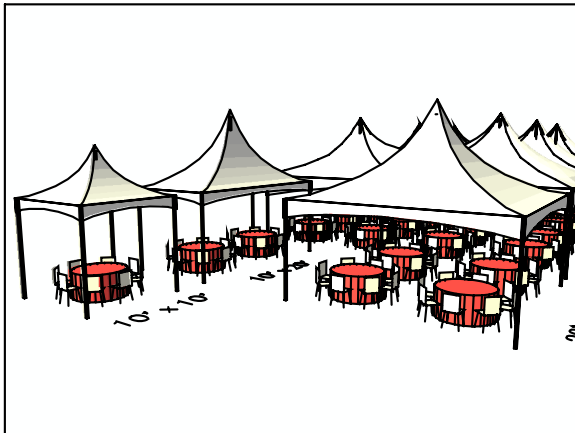

10' x 10'

10' x 20'

20' x 20'
Seats 32

20' x 40'
Seats 64

40' x 40'
Seats 128

Special Event Services **SES** | SPECIAL
EVENT
SERVICES

EVENT PROFESSIONALS

413 Oak Place | Suite 2A | Port Orange, FL 32127
386-760-6111 | www.iamevents.com

60" Table: Seats 8