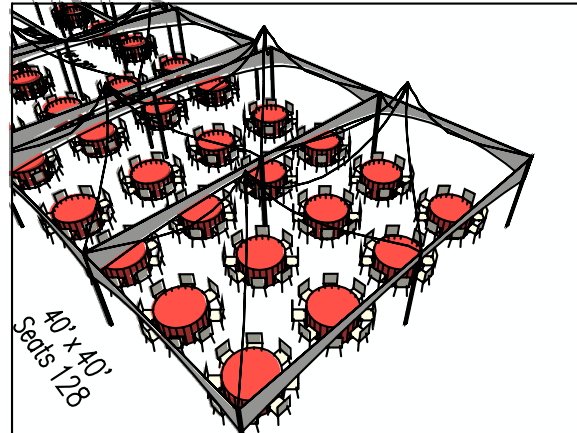

10' x 10'

10' x 20'

20' x 20'
Seats 32

20' x 40'
Seats 64

40' x 40'
Seats 128

Special Event Services **SES** | SPECIAL
EVENT
SERVICES

EVENT PROFESSIONALS

413 Oak Place | Suite 2A | Port Orange, FL 32127
386-760-6111 | www.iamevents.com

60" Table: Seats 8