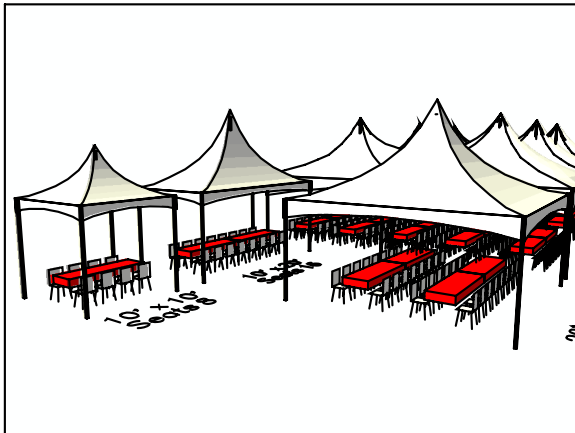

10' x 10'  
Seats 8

10' x 20'  
Seats 16

20' x 20'  
Seats 32

20' x 40'  
Seats 80

40' x 40'  
Seats 160

*Special Event Services* **SES** | SPECIAL  
EVENT  
SERVICES

EVENT PROFESSIONALS

413 Oak Place | Suite 2A | Port Orange, FL 32127  
386-760-6111 | [www.iamevents.com](http://www.iamevents.com)

8' Banquet Table: Seats 8