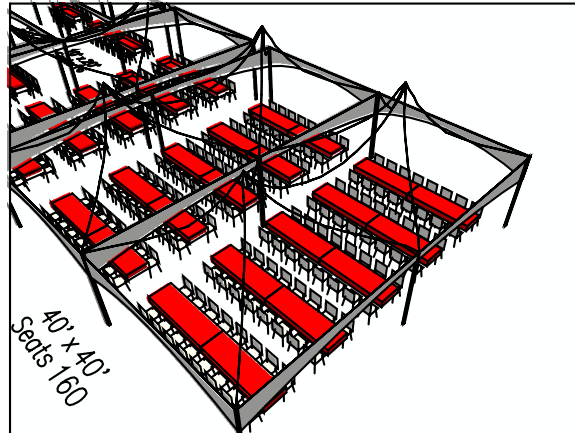

10' x 10'  
Seats 8

10' x 20'  
Seats 16

20' x 20'  
Seats 32

20' x 40'  
Seats 80

40' x 40'  
Seats 160

*Special Event Services* **SES** | SPECIAL  
EVENT  
SERVICES

EVENT PROFESSIONALS

413 Oak Place | Suite 2A | Port Orange, FL 32127  
386-760-6111 | [www.iamevents.com](http://www.iamevents.com)

8' Banquet Table: Seats 8