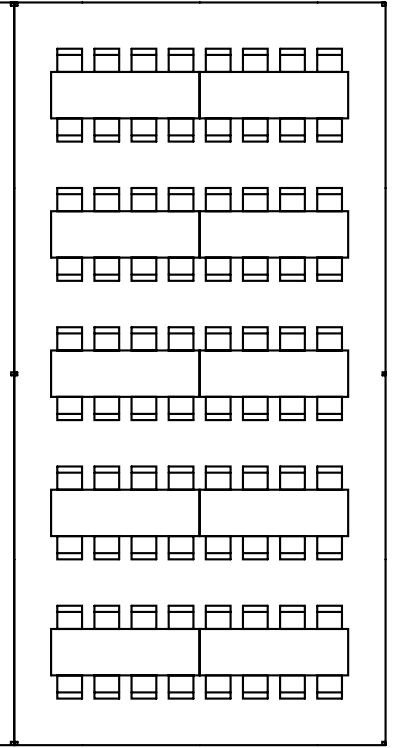

10' x 10'  
Seats 8

10' x 20'  
Seats 16

20' x 20'  
Seats 32

20' x 40'  
Seats 80

40' x 40'  
Seats 160

*Special Event Services* **SES** | SPECIAL  
EVENT  
SERVICES

EVENT PROFESSIONALS

413 Oak Place | Suite 2A | Port Orange, FL 32127  
386-760-6111 | [www.iamevents.com](http://www.iamevents.com)

8' Banquet Table: Seats 8